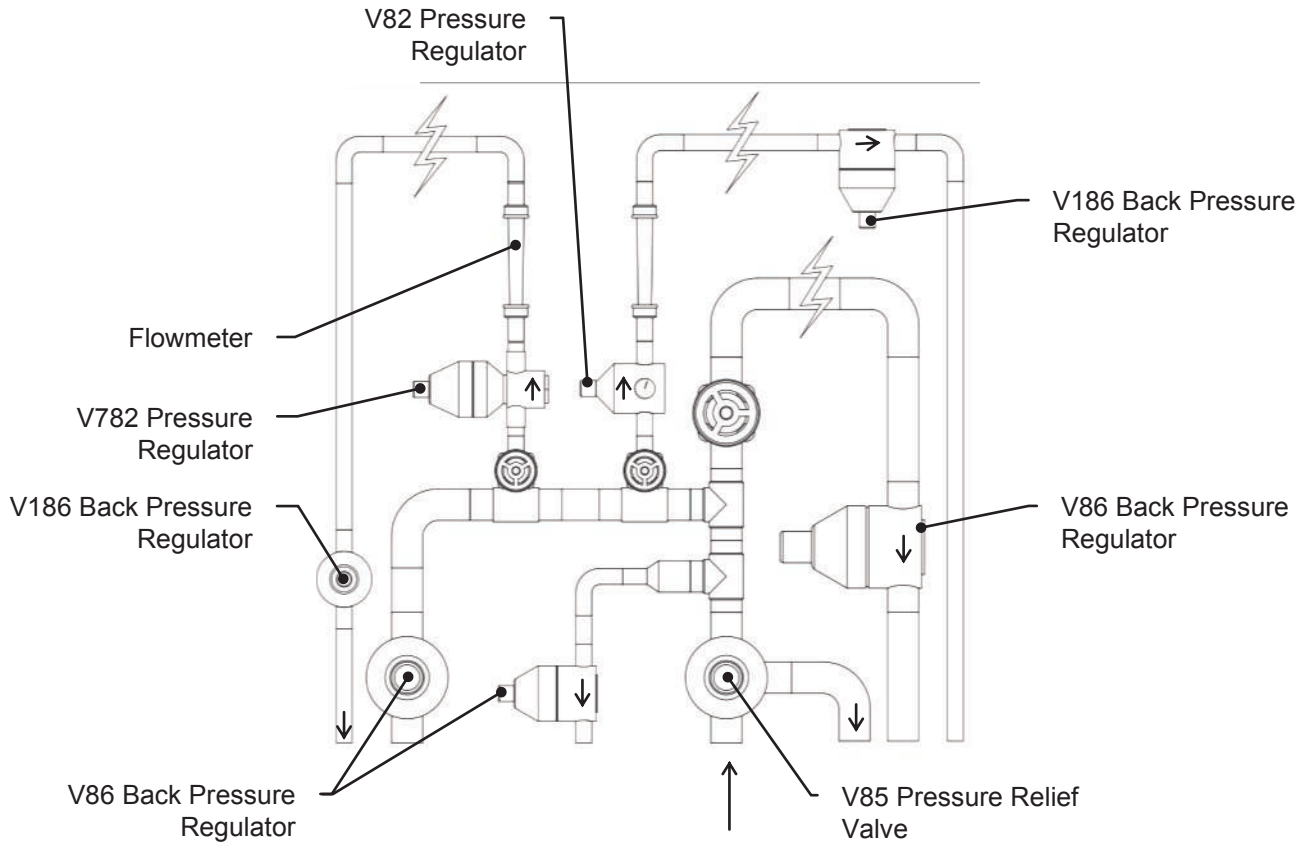

Typical Installation

Asahi Standard Products

	Pigmented PP							Natural PP					PVDF					Halar®					PVC					
	V82	V182	V782	V86	V186	V85	V185	V82	V182	V782	V86	V186	V85	V185	V82	V182	V782	V86	V186	V85	V185	V82	V182	V782	V86	V186	V85	V185
1/2"	X	X	X	X	X	X	X	X	X	X	X	X	X	X	X	X	X	X	X	X	X	X	X	X	X	X	X	X
3/4"	X	X	X	X	X	X	X	X	X	X	X	X	X	X	X	X	X	X	X	X	X	X	X	X	X	X	X	X
1"	X	X	X	X	X	X	X	X	X	X	X	X	X	X	X	X	X	X	X	X	X	X	X	X	X	X	X	X
1-1/4"	X	X	X	X	X	X	X	X	X	X	X	X	X	X	X	X	X	X	X	X	X	X	X	X	X	X	X	X
1-1/2"	X	X	X	X	X	X	X	X	X	X	X	X	X	X	X	X	X	X	X	X	X	X	X	X	X	X	X	X
2"	X	X	X	X	X	X	X	X	X	X	X	X	X	X	X	X	X	X	X	X	X	X	X	X	X	X	X	X
2-1/2"	X	X	X	X	X	X	X	X	X	X	X	X	X	X	X	X	X	X	X	X	X	X	X	X	X	X	X	X
3"	X	X	X	X	X	X	X	X	X	X	X	X	X	X	X	X	X	X	X	X	X	X	X	X	X	X	X	X
4"	X	X	X	X	X	X	X	X	X	X	X	X	X	X	X	X	X	X	X	X	X	X	X	X	X	X	X	X